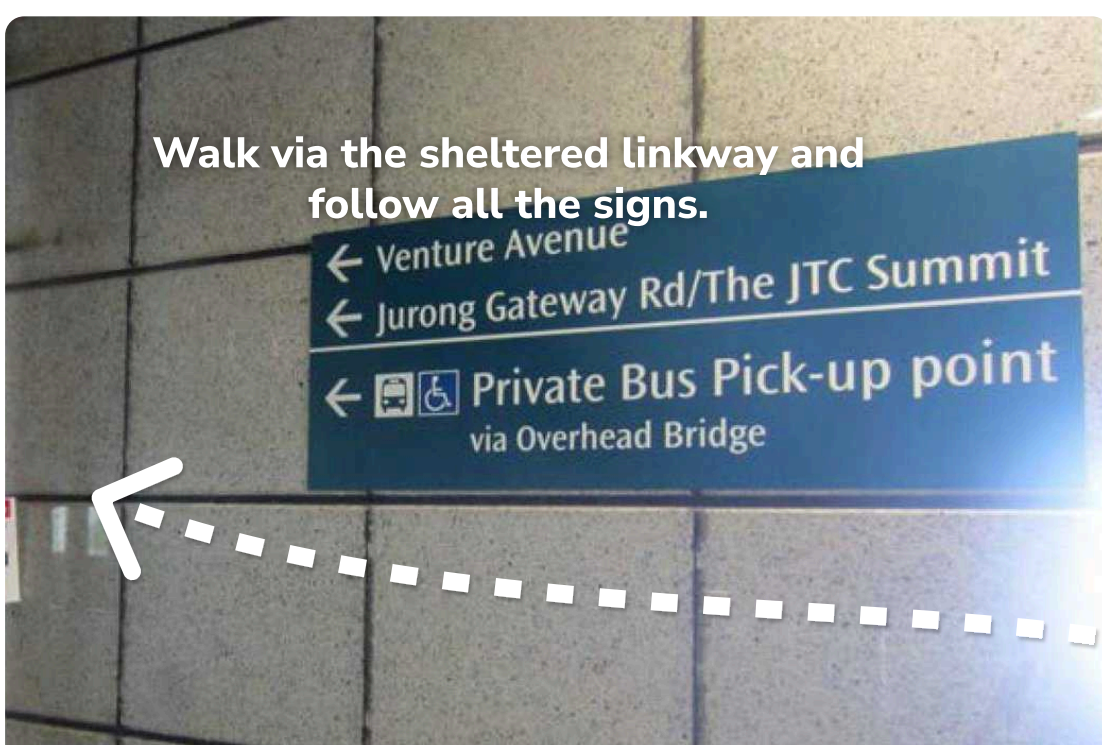

How to walk from Jurong East MRT NS1 EW24