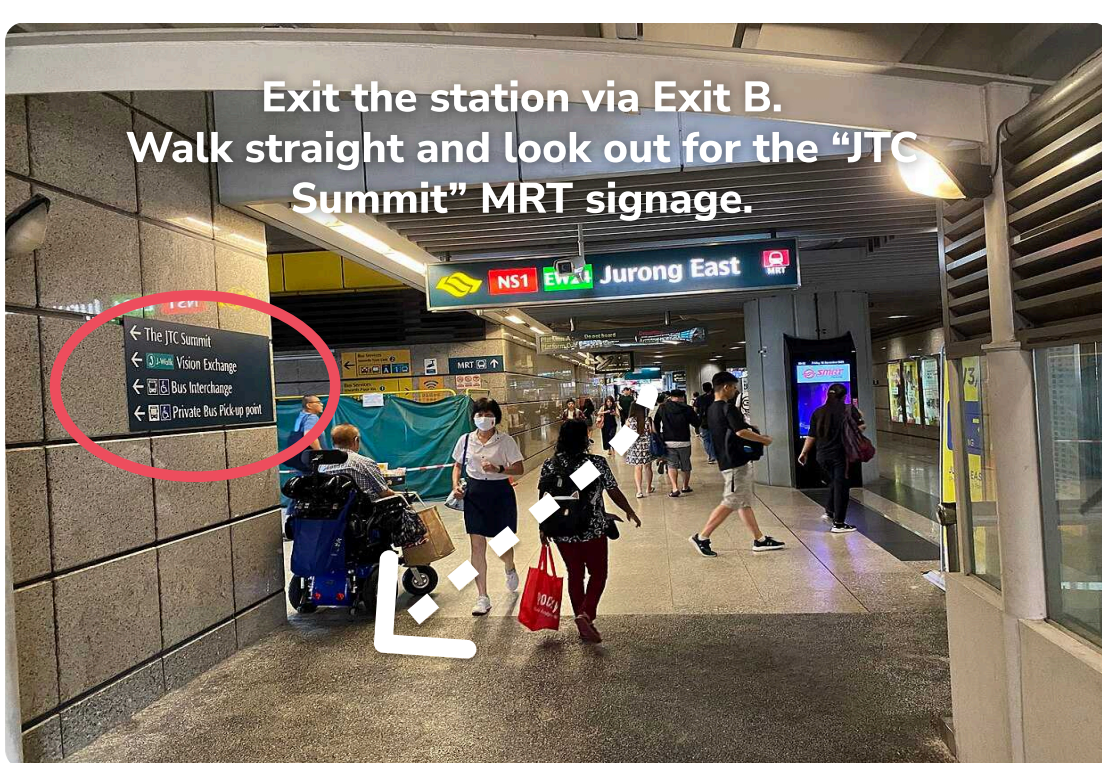

How to walk from Jurong East MRT NS1 EW24