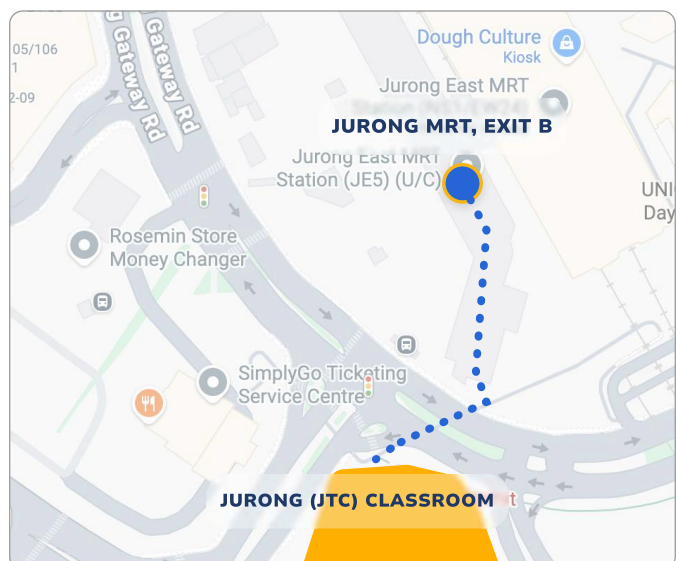

# Jurong (JTC) Classroom

8 Jurong Town Hall Road, The JTC Summit #24-05, Singapore 609434

- Laptop Provided
- Air-conditioned
- Light Refreshments
- Conducive Space
- Walking distance from MRT

### Jurong East MRT NS1 EW24

6min Walk

1. Take the MRT to Jurong East Station (North-South Line).
2. Exit the station via Exit B.
3. Walk straight and look out for the "JTC Summit" MRT signage.
4. Walk via the sheltered linkway and follow all the signs.
5. You will reach JTC Summit.
6. At the lobby, register at the visitor registration kiosk (use Singpass / NRIC / Work Permit / Passport).
7. After registration, you will be given access, go up to Level 24 to reach the classroom.

### How to walk from Jurong East MRT NS1 EW24

### Jurong Town Hall Interchange Stop ID: 28239

1. Alight at Jurong Town Hall Interchange.
2. Buses serving this stop: 51, 51A, 78, 78A, 79, 79T, 97, 97e, 143, 143M, 176, 178, 197, 198.
3. After alighting, exit the interchange and look out for the JTC Summit building located right beside it.
4. At the lobby, register at the visitor registration kiosk (use Singpass / NRIC / Work Permit / Passport).
5. After registration, you will be given access, go up to Level 24 to reach the classroom.