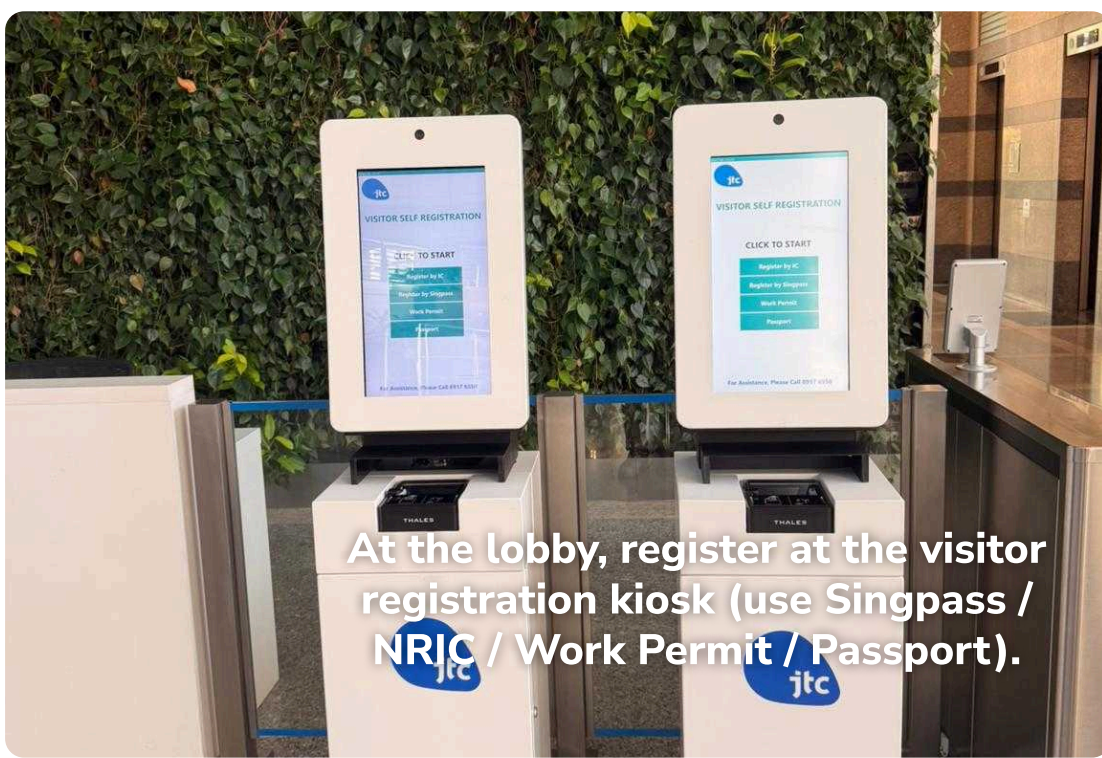

How to walk from Jurong East MRT NS1 EW24