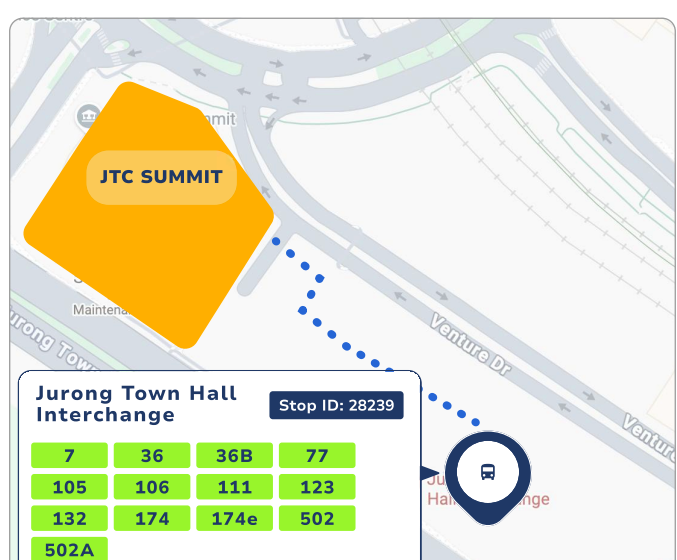

# Jurong (JTC) Classroom

8 Jurong Town Hall Road, The JTC Summit #24-05, Singapore 609434

- Laptop Provided
- Air-conditioned
- Light Refreshments
- Conducive Space
- Walking distance from MRT

### Jurong East MRT NS1 EW24

6min Walk

1. Take the MRT to Jurong East Station (North-South Line).
2. Exit the station via Exit B.
3. Walk straight and look out for the "JTC Summit" MRT signage.
4. Walk via the sheltered linkway and follow all the signs.
5. You will reach JTC Summit.
6. At the lobby, register at the visitor registration kiosk (use Singpass / NRIC / Work Permit / Passport).
7. After registration, you will be given access, go up to Level 24 to reach the classroom.

### How to walk from Jurong East MRT NS1 EW24

### Jurong Town Hall Interchange Stop ID: 28239

1. Alight at Jurong Town Hall Interchange.
2. Buses serving this stop: 51, 51A, 78, 78A, 79, 79T, 97, 97e, 143, 143M, 176, 178, 197, 198.
3. After alighting, exit the interchange and look out for the JTC Summit building located right beside it.
4. At the lobby, register at the visitor registration kiosk (use Singpass / NRIC / Work Permit / Passport).
5. After registration, you will be given access, go up to Level 24 to reach the classroom.