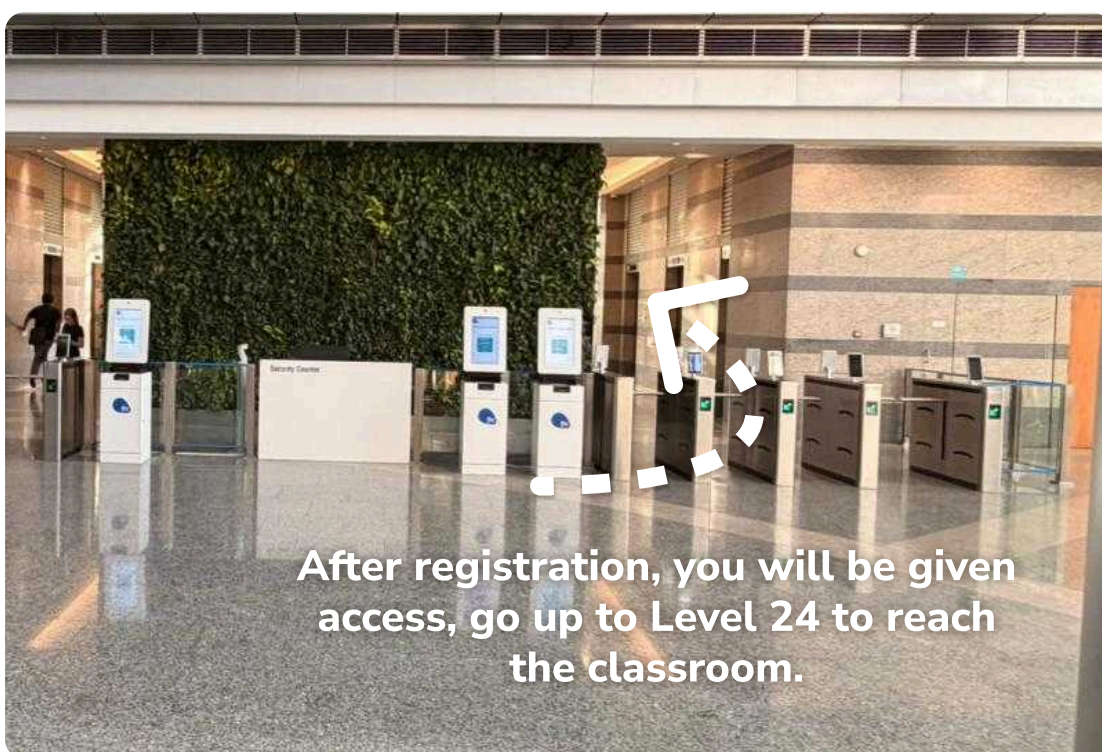

How to walk from Jurong East MRT NS1 EW24